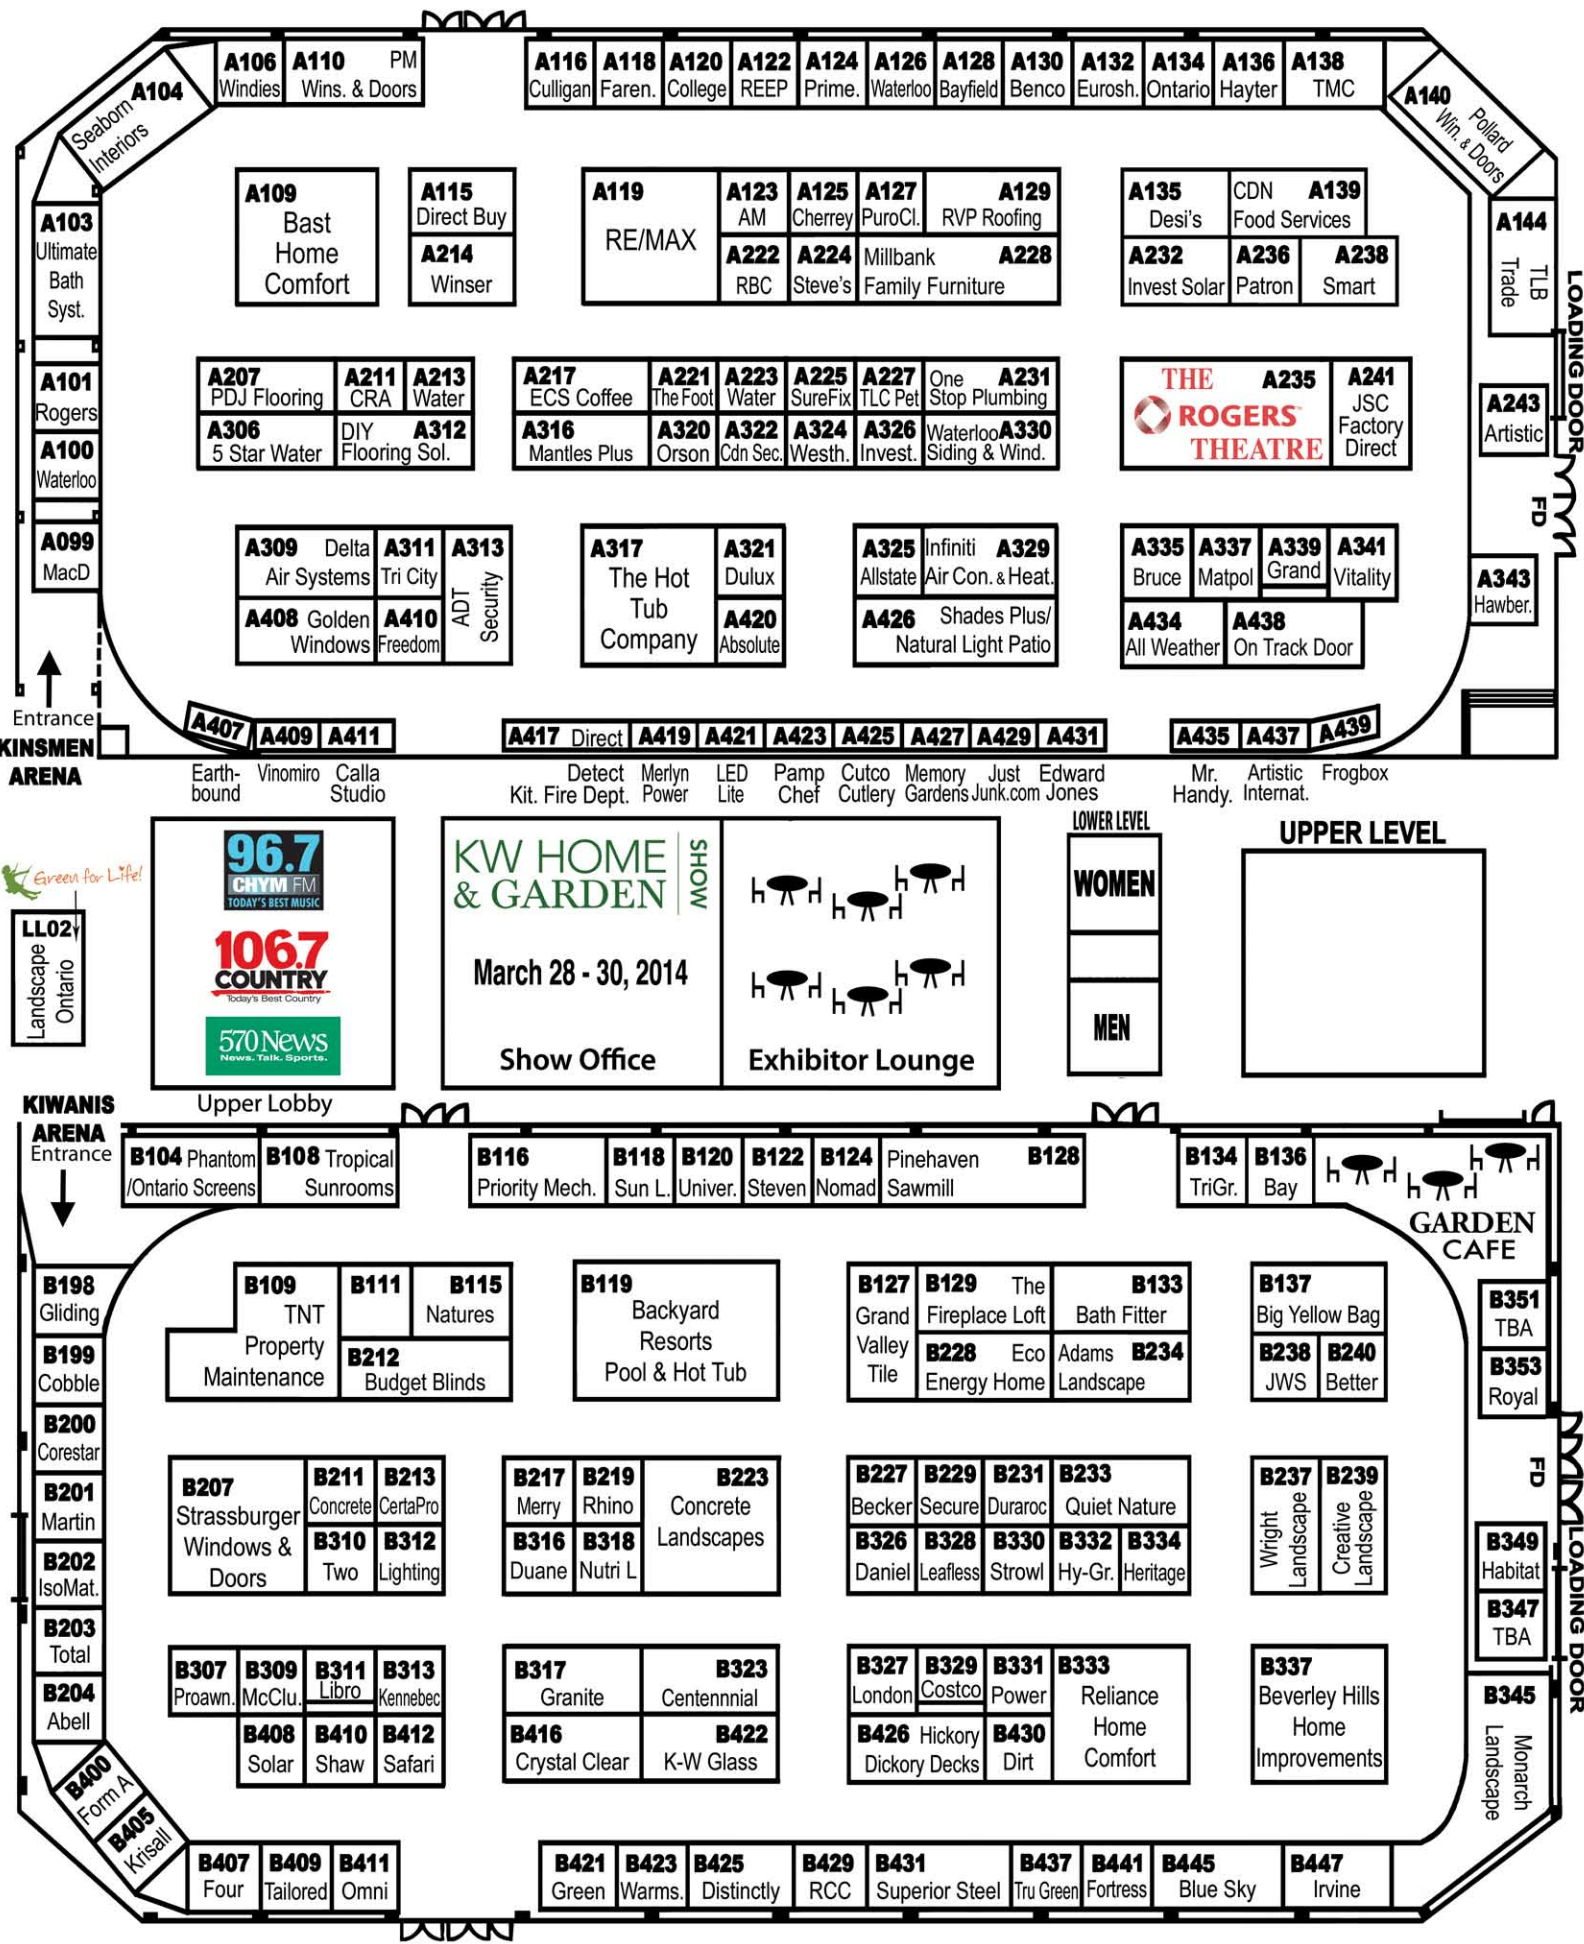

- 570 News/CHYM/Country106 ..Upper Lobby
- Fortress Waterproof. & Found. Repair .B441
- Power Vector B331
- 4 Star Water A306
- Four Seasons Sunrooms B407
- Priority Mechanical Services B116
- Abell Pest Control B204
- Freedom 55 Financial A410
- Proawning B307
- Absolute Exterior Solutions A420
- Frogbox A439
- PuroClean Property Restoration ...A127
- Adams Landscape Supply B234
- Golden Windows Limited A408
- Quiet Nature Ltd. B233
- A.D.T. Security A313
- Gliding Shelf Solutions Inc. B198
- RBC Mortgage Specialists A222
- All Weather Air Systems Inc. A434
- Grand River Kitchens A339
- RCC Waterproofing B429
- Allstate Insurance A325
- Grand Valley Tile B127
- REEP Green Solutions A122
- AM Roofing Ltd. A123
- Granite Transformations B317
- Region of Waterloo: Water Efficiency ..A223
- Artistic International A437
- Green Stone Granite B421
- Reliance Home Comfort B333
- Artistic International A243
- Habitat For Humanity B349
- Re/Max Promotions A119
- Backyard Resorts Pool & Hot Tubs ...B119
- Hawberry Farms A343
- Rhino Wood Repair B219
- Bast Home Comfort A109
- Heritage Design B334
- ROGERS/FIDO/TBOOTH/WIRELESSWAVE ...A101
- Bath Fitter B133
- Hickory Dickory Deck B426
- Royal Bamboo B353
- Bayfield Mews A128
- Hy-Grade Steel Roofing Systems B332
- RVP Roofing A129
- Bay Window Country B136
- Infiniti Air Conditioning & Heating ...A329
- Safari Rent a Bin B412
- Becker Windows & Doors Ltd. B227
- Investors Group A326
- Seaborn Interiors A104
- Benco Concrete A130
- Invest Solar Canada Inc. A232
- Secure Vu Inc. B229
- Better Business Bureau B240
- Irvine Contracting Inc. B447
- Shade Plus/Nat. Light Patio Covers ..A426
- Beverly Hills Home Improvemts B337
- IsoMatrixx Insulat. Concr. Form. Syst. .B202
- Shaw Media B410
- Big Yellow Bag B137
- JSC Factory Direct A241
- Smart Living Steam Mop Plus A238
- Blue Sky Fence & Decking B445
- Just Junk.com A429
- Solar Dynamics B408
- Bruce St. Family Chiropractic A335
- JWS Woodworking & Design Inc. B238
- Stevenson Insulation Inc. B122
- Budget Blinds B212
- K-W Glass Systems Inc. B422
- Steve's Retractable Screens A224
- Calla Studio A411
- Kennebec Landscaping B313
- Strassburger Windows & Doors Ltd. .B207
- Canada Revenue Agency A211
- Krisall Coatings B405
- Stowl Construction B330
- Canadian Food Services A139
- Landscape Ontario - Waterloo Chap. ..LL02
- Sun Life Financial B118
- Canadian Security Professionals A322
- Leafless Eavestrough B328
- Superior Steel Roofing Systems Inc. .B431
- Centennial Windows & Doors B323
- LED Lite Solutions Inc. A421
- Surefix Handyman Inc. A225
- CertaPro Painters B213
- Libro Credit Union B311
- Tailored Living B409
- Cherrey Bus Lines A125
- Lighting Innovations & Design Inc. ...B312
- The Fireplace Loft B129
- Cobblestone Gallery B199
- London Eco-Roof Manuf. Inc. B327
- The Foot Correctors A221
- College Pro Painters A120
- MacDonald Awning & Shade Prod. ...A099
- The Hayter Group A136
- Concrete Landscapes B223
- Mantles Plus A316
- The Hot Tub Company A317
- Concrete Resurfacing B211
- Martin Chiropractic Clinic B201
- The Pampered Chef A423
- Corestar Mechanical Ltd. B200
- Matpol Metal Roof Manufacturing ...A337
- TLB Trade Inc. A144
- Costco Wholesale B329
- McClure Home Inspection B309
- TLC Pet Food A227
- Creative Landscape Depot B239
- Memory Gardens A427
- TMC Restoration A138
- Crystal Clear Water Centres B416
- Merlyn Power A419
- TNT Property Maintenance B109
- Culligan Water A116
- Merry Maids of KWC & Guelph B217
- Total Garage Solutions B203
- Cutco Cutlery A425
- Millbank Family Furniture Ltd. A228
- Tri City Painters A311
- Daniel Bisch General Contractor B326
- Monarch Landscape B345
- Tri Green Inc. B134
- Delta Air Systems A309
- Mr. Handyman A435
- Tropical Sunrooms B108
- Desi's Aluminum Cambridge A135
- Natures Palette B115
- Tru Green A437
- Direct Buy of Waterloo A115
- Nomad Cooling & Heating Inc. B124
- Two Men And A Truck B310
- Direct Detect - Kitchener Fire Dept. ...A417
- Nutri Lawn B318
- Ultimate Bath Systems A103
- Dirt Cheap B430
- Omni Basement Systems B411
- University First Class Painters B120
- Distinctly Patio B425
- One Stop Plumbing A231
- Vinomiro A409
- DIY Flooring Solutions A312
- Ontario Duct Cleaning A134
- Vitality Assurance Vacations A341
- Duane Erb Construction Inc. B316
- On Track Door Systems Inc. A438
- Warmset Ltd. B423
- Dulux Paints A321
- Orsan Air Duct Cleaning A320
- Water Depot - KW B213
- Duracoc KW B231
- Patron Services Inc. A236
- Waterloo Energy Products Inc. A100
- Earthbound Tour Gardens & Green. .A407
- PDJ Shaw Flooring A207
- Waterloo Region Record A126
- Eco Energy Home Services B228
- Pinehaven Sawmills Ltd. B128
- Waterloo Siding & Windows Inc. A330
- ECS Coffee Inc. A217
- Edward Jones A431
- Pinnacle Tree & Shrub B331
- Westheights Chiropractic A324
- Euroshine Inc. A132
- PM Windows & Doors A110
- Windies Construction A106
- Farenhorst Insurance A118
- Pollard Windows & Doors A140
- Winser Doors Inc. A214
- Form A Fence B400
- Primemax Geothermal A124

KW HOME & GARDEN MOHS
March 28 - 30, 2014
Show Office   Exhibitor Lounge

LOWER LEVEL
WOMEN
MEN
UPPER LEVEL

GARDEN CAFE

KIWANIS ARENA Entrance

LOADING DOOR