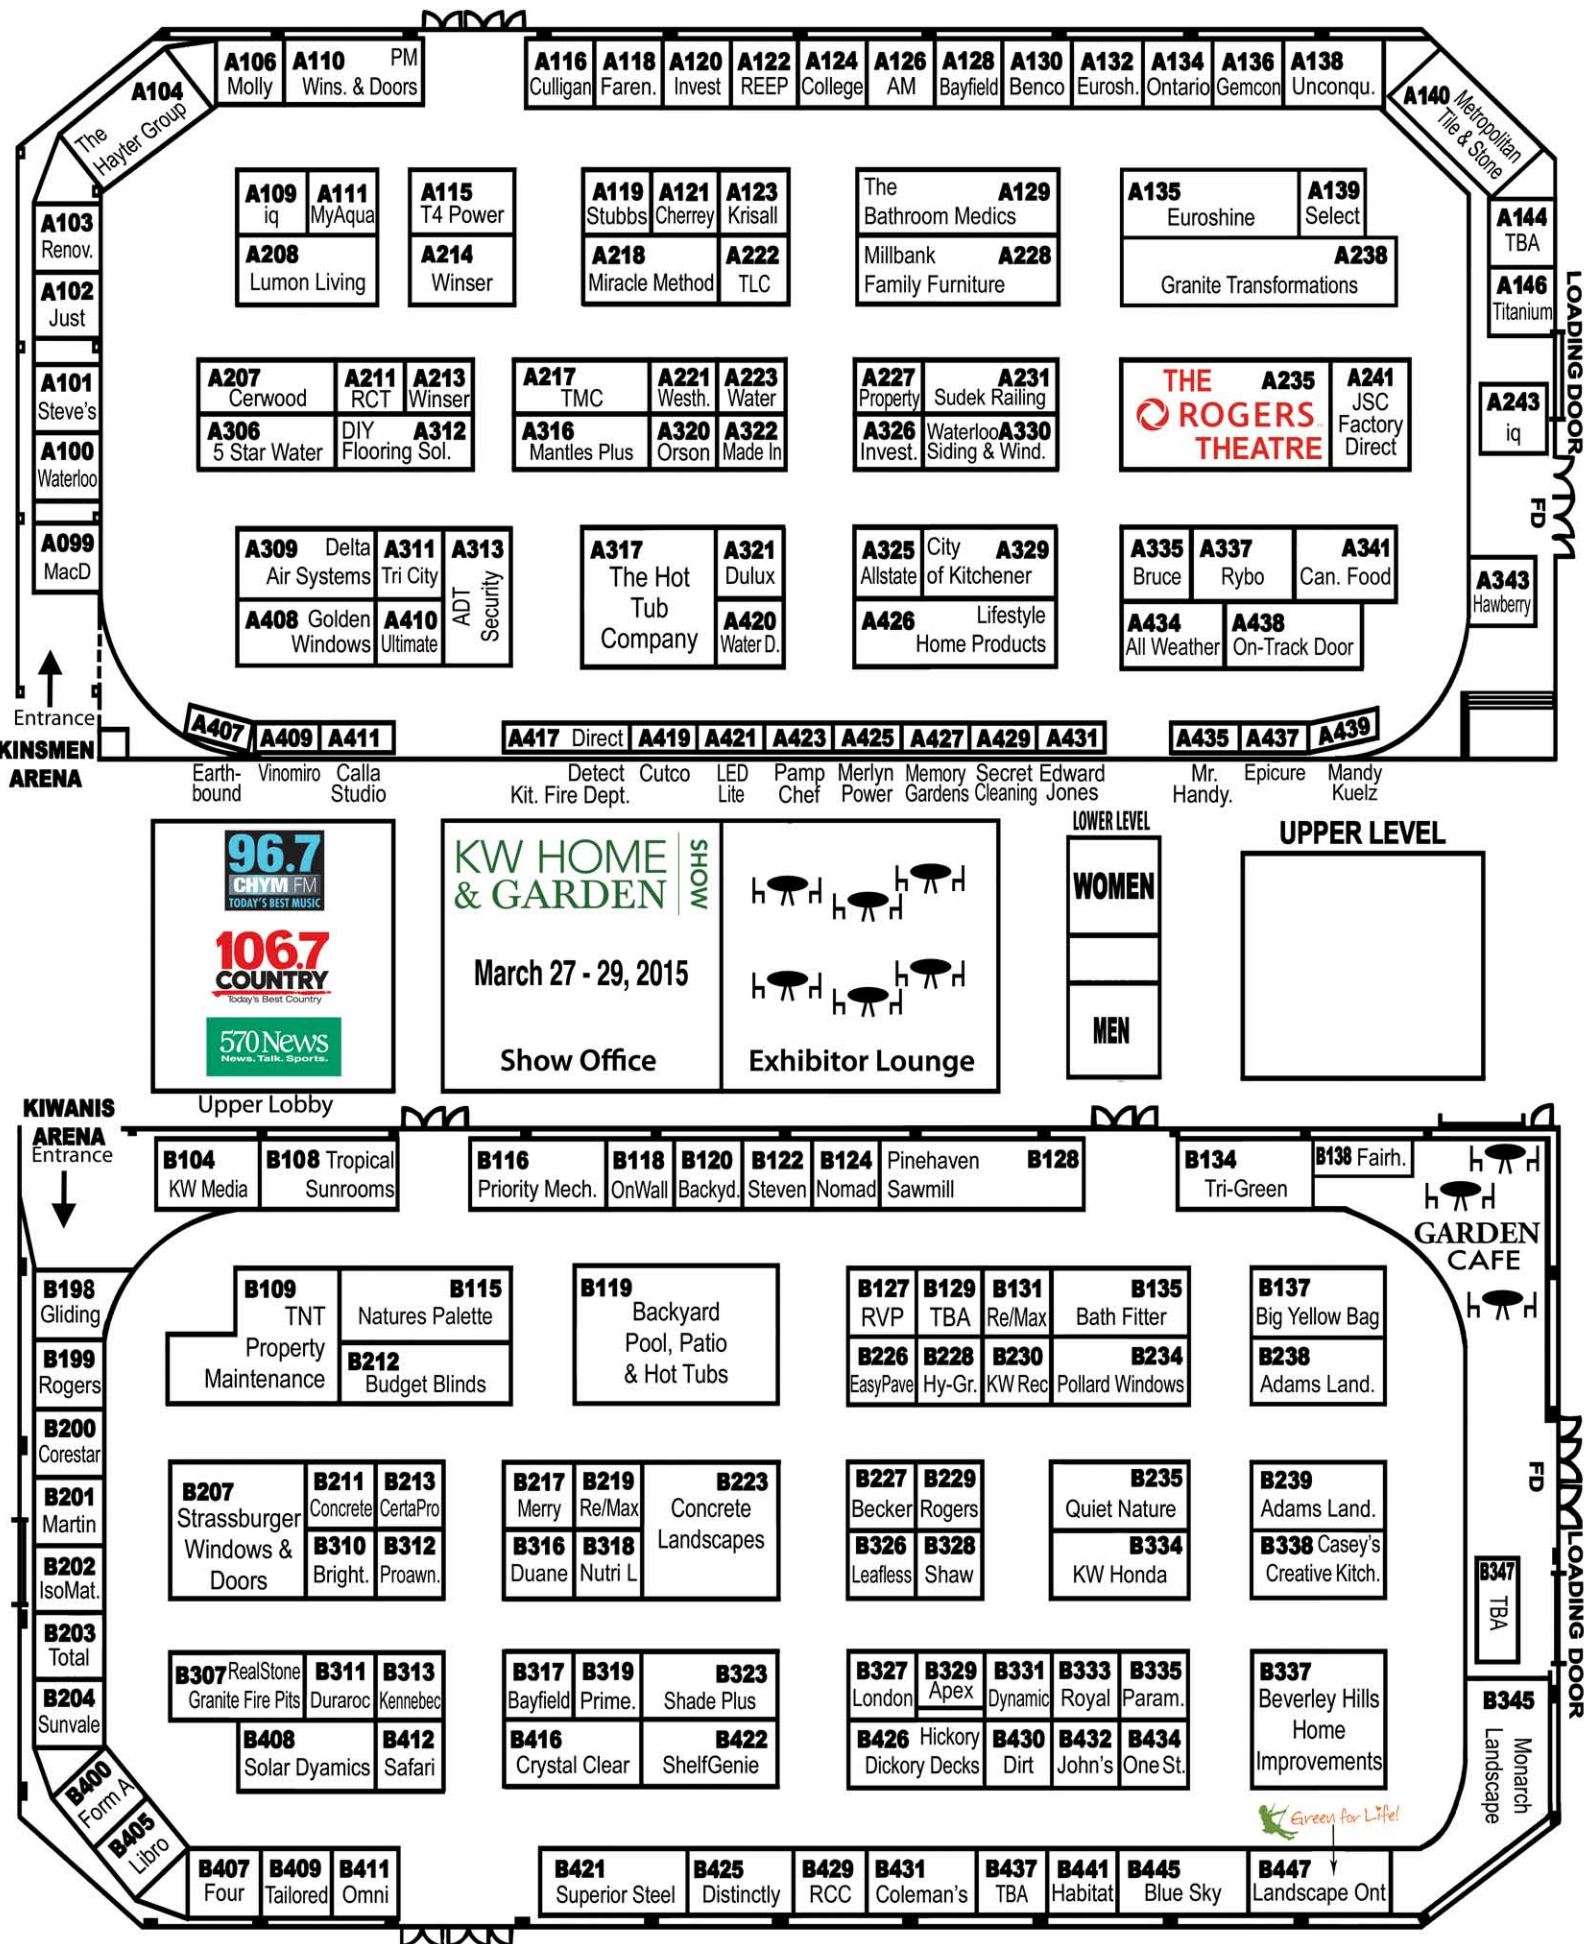

FLOOR PLAN & EXHIBITORS

570 News/CHYM/Country106 ..Upper Lobby	Golden Windows Limited A408	Pro Awning B312
5 Star Water A306	Gliding Shelf Solutions Inc. B198	Property Guys.com A227
Adams Landscape Supply B238/239	Granite Transformations A238	Quiet Nature Ltd. B235
A.D.T. Security A313	Habitat For Humanity B441	RCC Waterproofing B429
All Weather Air Systems Inc. A434	Hawberry Farms A343	RCT Bins A211
Allstate Insurance A325	Hickory Dickory Deck B426	Real Stone Granite Fire Pits B307
AM Roofing A126	Hy-Grade Steel Roofing System B228	REEP Green Solutions A122
Apex Lawn/Martin Tree Service B329	Investors Group A326	Region of Waterloo: Water Services ..A223
Backyard Pool, Patio & Hot Tubs ..B119/120	Invest Solar Canada Inc. A120	Re/Max Real Estate Centre Inc. B131
Bath Fitter B135	iq Power A109/A243	Re/Max Twin City Realtors B219
Bayfield Meadows B317	IsoMatrixx B202	Renovation Realities Contracting ...A103
Bayfield Mews A128	John's Nursery B432	Rogers Communications B199
Becker Windows & Doors B227	JSC Factory Direct A241	Rogers Mobile B229
Benco Concrete A130	Just Junk.com A102	Royal LePage Grand Valley Realty ...B333
Beverly Hills Home Improvemts B337	Kennebec Lawn Care B313	RVP Roofing B127
Big Yellow Bag B137	Krisall Coatings A123	Rybo Inc. A337
Blue Sky Fence & Decking B445	KW Honda B334	Safari Rent a Bin B412
Brightworks Solar Inc. B310	Landscape Ontario - Waterloo Chap. .B447	Select Marketing Canada Ltd. A139
Bruce St. Family Chiropractic A335	Leafless Eavestroughs B326	Shade Plus Inc. B323
Budget Blinds B212	LED Lite Solutions Inc. A421	Shaw Direct B328
Calla Studio A411	Libro Credit Union B405	ShelfGenie of Grand Valley B422
Canadian Food Services A341	Lifestyle Home Products A426	Solar Dynamics B408
Casey's Creative Kitchens B338	London Eco Roof Manufacturing B327	Stevenson Insulation B122
CertaPro Painters B213	Lumon Canada A208	Steve's Retractable Screens A101
Cerwood Custom Cabinets A207	MacDonald Awning & Shade Prod. ...A099	Strassburger Windows & Doors B207
Cherrey Bus Lines/Maxey Travel A121	Made in the Shade Blinds & More K. .A322	Stubbs Communications A119
City of Kitchener A329	Mandy Kuelz-Norwex A439	Sudek Railing A231
Coleman Equipment Inc. B431	Mantles Plus A316	Sunvale Homes B204
College Pro Painters A124	Martin Chiropractic Clinic B201	Superior Steel Roofing Systems B421
Concrete Landscapes B223	Memory Gdns Funeral Home & Cem. A427	T4 Power A115
Concrete Resurfacing B211	Merlyn Power A425	Tailored Living B409
Corestar Mechanical B200	Merry Maids of KWC & Guelph B217	The Bathrooms Medics Inc. A129
Corp of C of K - Direct Detect A417	Metropolitan Tile & Stone A140	The Hayter Group A104
Crystal Clear Water Centres B416	Millbank Family Furniture Ltd. A228	The Hot Tub Co./Solar Tech Solari. ...A317
Culligan A116	Miracle Method of London A218	The Pampered Chef A423
Cutco At Home A419	Molly Maid A106	The Secret Cleaning Service A429
Delta Air Systems Ltd. A309	Monarch Landscape B345	Titanium Exclusive Cookware A146
Dirt Cheap B430	Mr. Handyman A435	TLC Pet Food A222
Distinctly Patio B425	MyAqua Pool Products A111	TMC Restoration A217
DIY Flooring Solutions A312	Natures Palette B115	TNT Property Maintenance Inc. B109
Duane Erb Construction B316	Nomad Cooling & Heating Inc. B124	Total Garage Solutions B203
Dulux Paint A321	Nutri Lawn B318	Tri City Painters A311
Duraroc KW B311	Omni Basement Systems B411	Tri Green Inc. B134
Dynamic Duct Aerospace B331	One Stop Plumbing B434	Tropical Sunrooms Inc. B108
Earthbound Tour Gardens & Green. ...A407	Ontario Duct Cleaning A134	Ultimate Bath Systems A410
EasyPave B226	On-Track Door Systems A438	Unconquered Sun Solar Techn. A138
Edward Jones A431	On Wall Solutions Tri-Cities B118	Vinomiro A409
Epicure A437	Orsan Air Services A320	Water Depot - KW A420
Euroshine Inc. A132/135	Paramount Painting & Renovations ..B335	Waterloo Energy Products Inc. A100
Fairhaven Honey Farm B138	Pinehaven Sawmill B128	Waterloo Region Record B230
Farenhorst Insurance A118	PM Windows & Doors A110	Waterloo Siding & Windows Inc. A330
Form A Fence B400	Pollard Windows Inc. B234	Westheights Chiropractic A221
Four Seasons Sunrooms B407	Primemax Energy Inc. B319	Winser Doors Inc. A213/214
Gemcon Group Inc. A136	Priority Mechanical Services B116