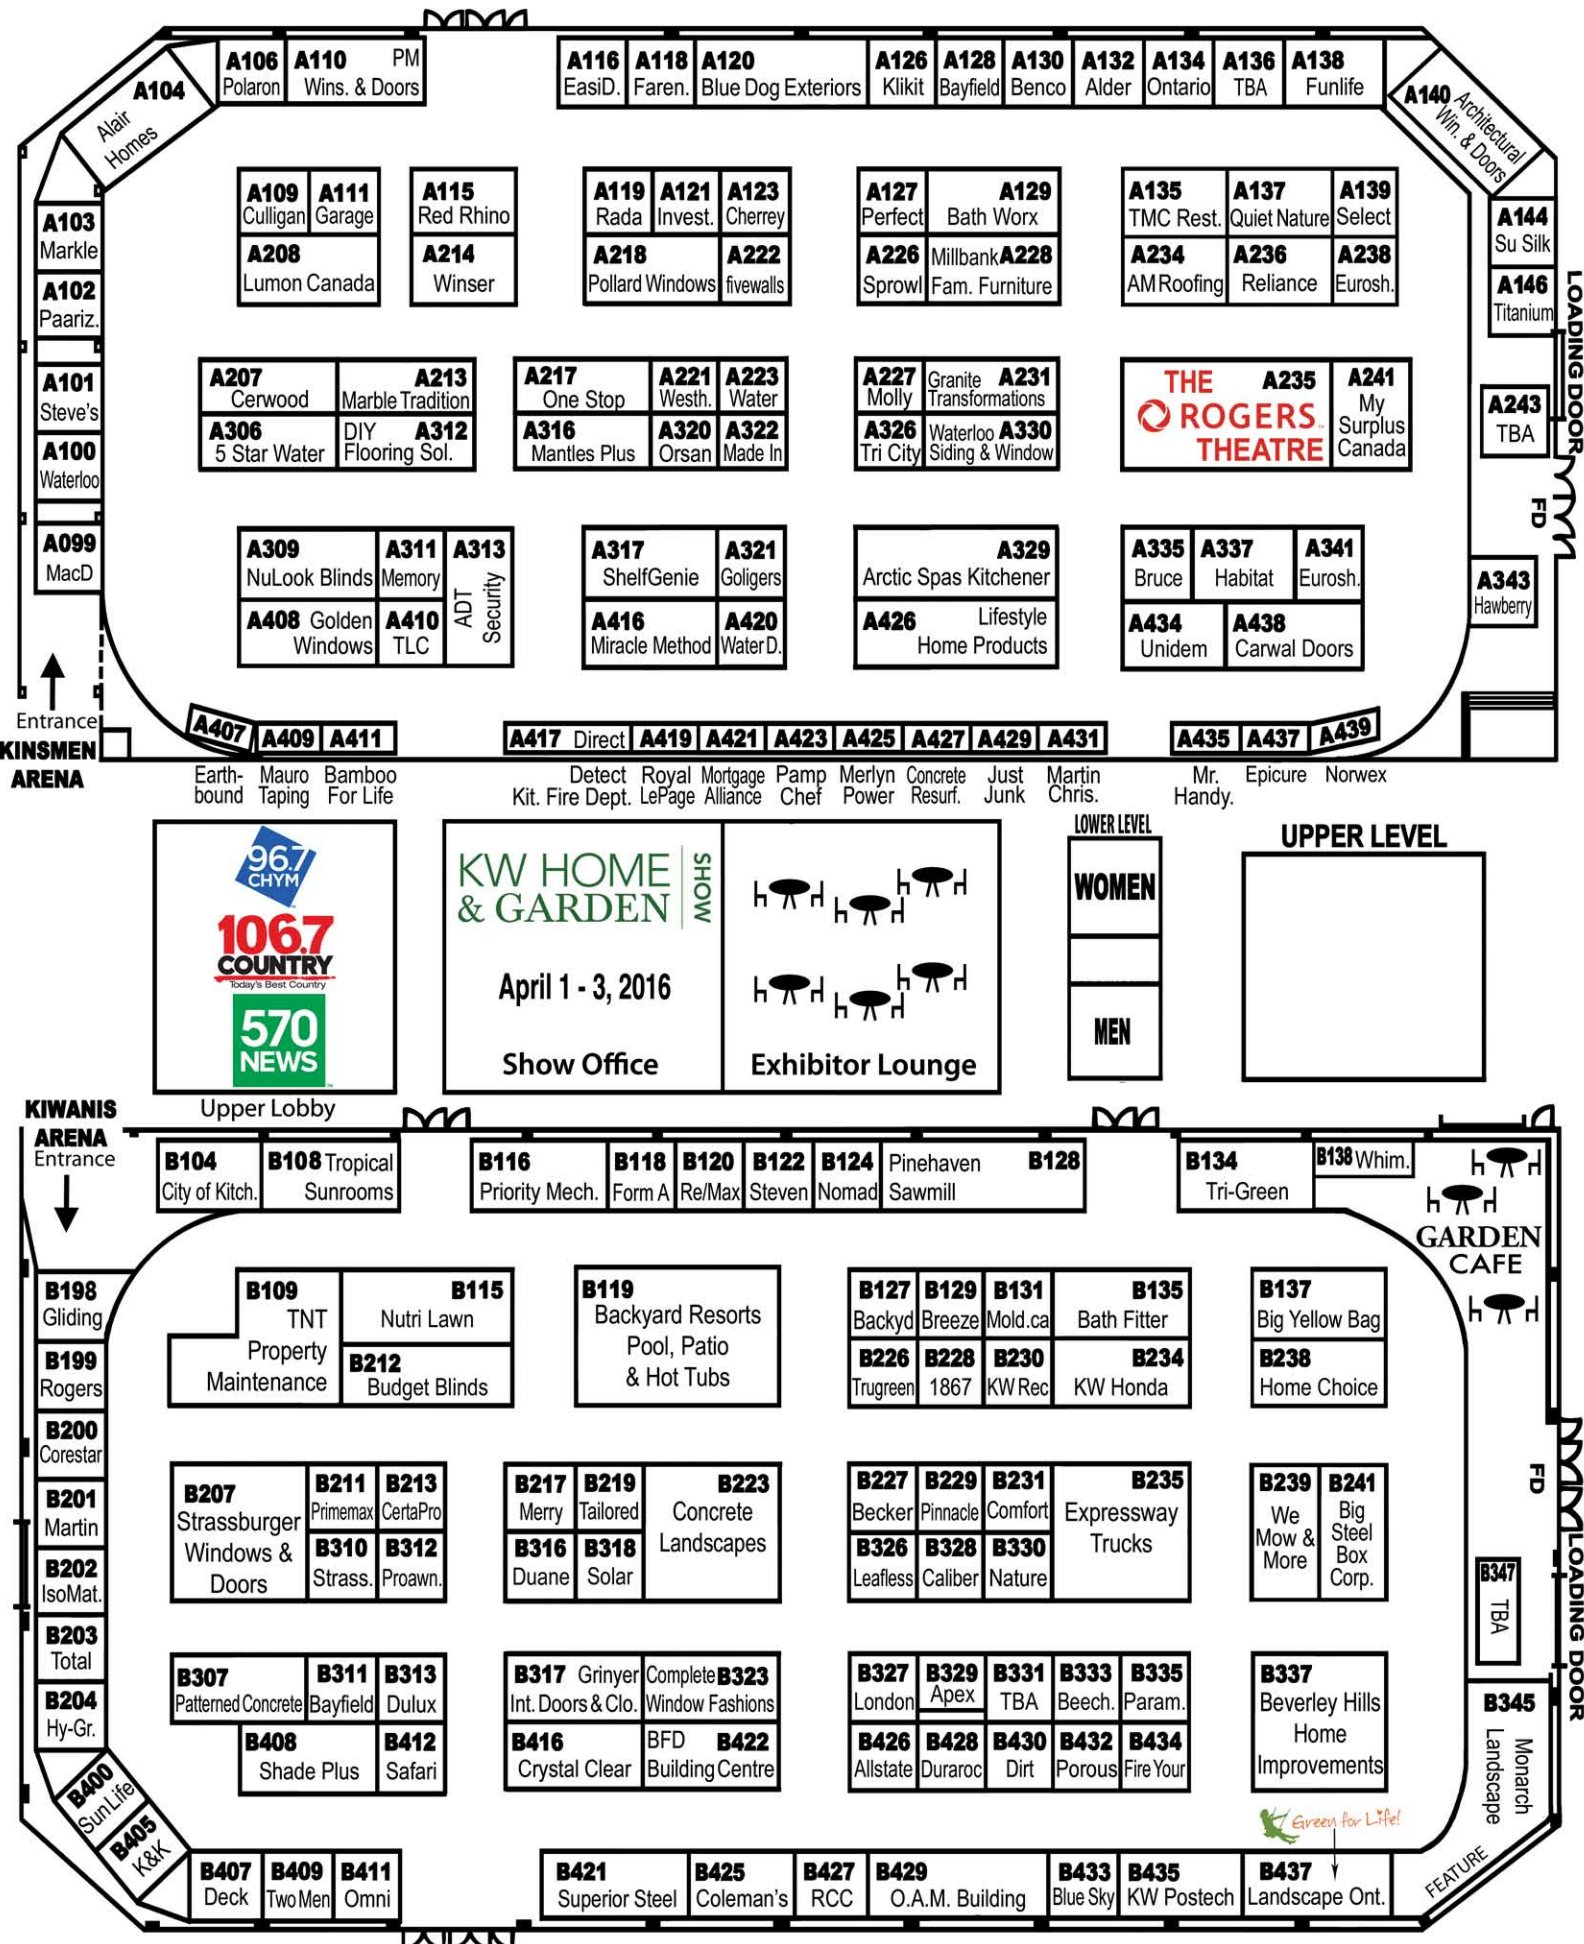

FLOOR PLAN & EXHIBITORS

1867 Confed. Log & Timber Frame ... B228	Fire Your Cable Company Ltd. B434	Paarizaat International A102
570 News/CHYM/Country106 ..Upper Lobby	fiwalls Realty A222	Paramount Craftsmen B335
5 Star Water A306	Form A Fence B118	Patterned Concrete B307
A.D.T. Security Services Inc. A313	Funlife Products A138	Perfect Sense Home & Spas A127
Alair Homes A104	Garage Systems A111	Pinehaven Sawmill B128
Alder Creek Inspections & Consult. ... A132	Golden Windows Limited A408	Pinnacle Tree & Shrub B229
Allstate Insurance Co. of Canada B426	Goligers Travel Plus A321	PM Windows & Doors A110
AM Roofing A234	Gliding Shelf Solutions Inc. B198	Polaron Solartech A106
Apex Lawncare/Martins Tree Svcs. ... B329	Granite Transformations A231	Pollard Windows and Doors B218
Architectural Window & Door Svcs. . A140	Grinyer Interior Doors & Closets B317	Porous Pave B432
Arctic Spas Kitchener A329	Habitat for Humanity A337	Primemax Energy Inc. B211
Bkyard Resorts Pools & Hot Tubs .B119/127	Hawberry Farms A343	Priority Mechanical Services Ltd. ... B116
Bamboo for Life Corp. A411	Home Choice Windows & Doors B238	Pro Awning B312
Bath Fitter B135	Hy-Grade Steel Roofing System B204	Quiet Nature Ltd. A137
Bath Worx A129	Investors Group A121	Rada Cutlery A119
Bayfield Meadows B311	IsoMatrixx Insulated Concrete Forms .B202	RCC Waterproofing B427
Bayfield Mews A128	Just Junk.com A429	Red Rhino Entertainment A115
Becker Windows B227	K&K Cabinets & Countertops B405	Region of Waterloo: Water Services ..A223
Beechmount Pool Services B333	Klikit Home Network A126	Reliance Home Comfort A236
Benco Concrete A130	KW Honda B234	Re/Max Real Estate Centre Inc. B120
Beverly Hills Home Improvements .B337	KW Postech B435	Rogers Communications B199
BFD Building Centre Inc. B422	Landscape Ontario - Waterloo Chap. .B437	Royal LePage Grand Valley A419
BigSteelBox Corporation B241	Leafless Eavestroughs B326	Safari Rent a Bin B412
Big Yellow Bag B137	Lifestyle Sunrooms A426	Select Marketing Canada Ltd. A139
Blue Dog Exteriors A120	London Eco Roof Manufacturing B327	Shade Plus Inc. B408
Blue Sky Fence & Deck B441	Lumon Canada Inc. A208	ShelfGenie of Grand Valley A317
Breeze Wood Floors B129	MacDonald Awning & Shade Prod. ... A099	Solar Wave B318
Bruce St. Family Chiropractic A335	Made in the Shade Blinds - Kit. A322	Sprowl Construction A226
Budget Blinds B212	Mantles Plus A316	Stevenson Insulation B122
Caliber Contracting B328	Marble Tradition A213	Steve's Retractable Screens A101
Carwal Doors A438	Markle Heating & Cooling Inc. A103	Strassburger Windows & Doors .B207/310
CertaPro Painters of Waterloo B213	Martin Chiropractic Clinic B201	Sun Life Financial B400
Cerwood Custom Cabinets A207	Martin Christopher Investments A431	Superior Steel Roofing Systems B421
Cherrey Bus Lines/Maxey Travel A123	Mauro Taping Plus A409	Su Silk Art A144
City of Kitchener B104	Memory Gdns Funeral Home & Cem. A311	Tailored Living B219
Coleman Equipment Inc. B425	Merlyn Power A425	The Pampered Chef A423
Comfort Air Heating & Cooling Inc. ... B231	Merry Maids of Guelph & KWC B217	Titanium Exclusive Cookware A146
Complete Window Fashions B323	Millbank Family Furniture Ltd. A228	TLC Pet Food A410
Concrete Landscapes B223	Miracle Method A416	TMC Restorations A135
Concrete Resurfacing Systems A427	Mold.ca B131	TNT Property Management B109
Corestar Mechanical Ltd. B200	Molly Maid A227	Total Garage Solutions B203
Crystal Clear Water Centres B416	Monarch Landscape B345	Tri City Painters Inc. A326
Culligan A109	Mortgage Alliance A421	Tri Green Inc. B134
Deck Refresh B407	Mr. Handyman A435	Tropical Sunrooms Inc. B108
Direct Detect - Kitchener Fire Dept. ... A417	My Surplus Canada A241	Trugreen B226
Dirt Cheap Inc. B430	Nature Lane Farms B330	Two Men And A Truck B409
DIY Flooring Solutions A312	Nomad Cooling & Heating Inc. B124	Unidem Sales Inc. A434
Duane Erb Construction B316	Norwex A439	Water Depot - Kitchener/Waterloo .A420
Dulux Paints B313	NuLook Blinds A309	Waterloo Energy Products Inc. A100
Duraroc Rubber Surfacing B428	Nutri-Lawn B115	Waterloo Region Record B230
Earthbound Gardens A407	O.A.M. Building Products B429	Waterloo Siding & Windows Inc. A330
EasiDeck A116	Omni Basement Systems B411	We Mow & More Landsc. & Maint. ... B239
Epicure A437	One Stop Plumbing A217	Westheights Chiropractic A221
Euroshine Inc. A238/341	Ontario Duct Cleaning A134	Whimsical Touch B138
Expressway Trucks B235	Orsan Air Services A320	Winser Doors Inc. A214
Farenhorst Insurance A118